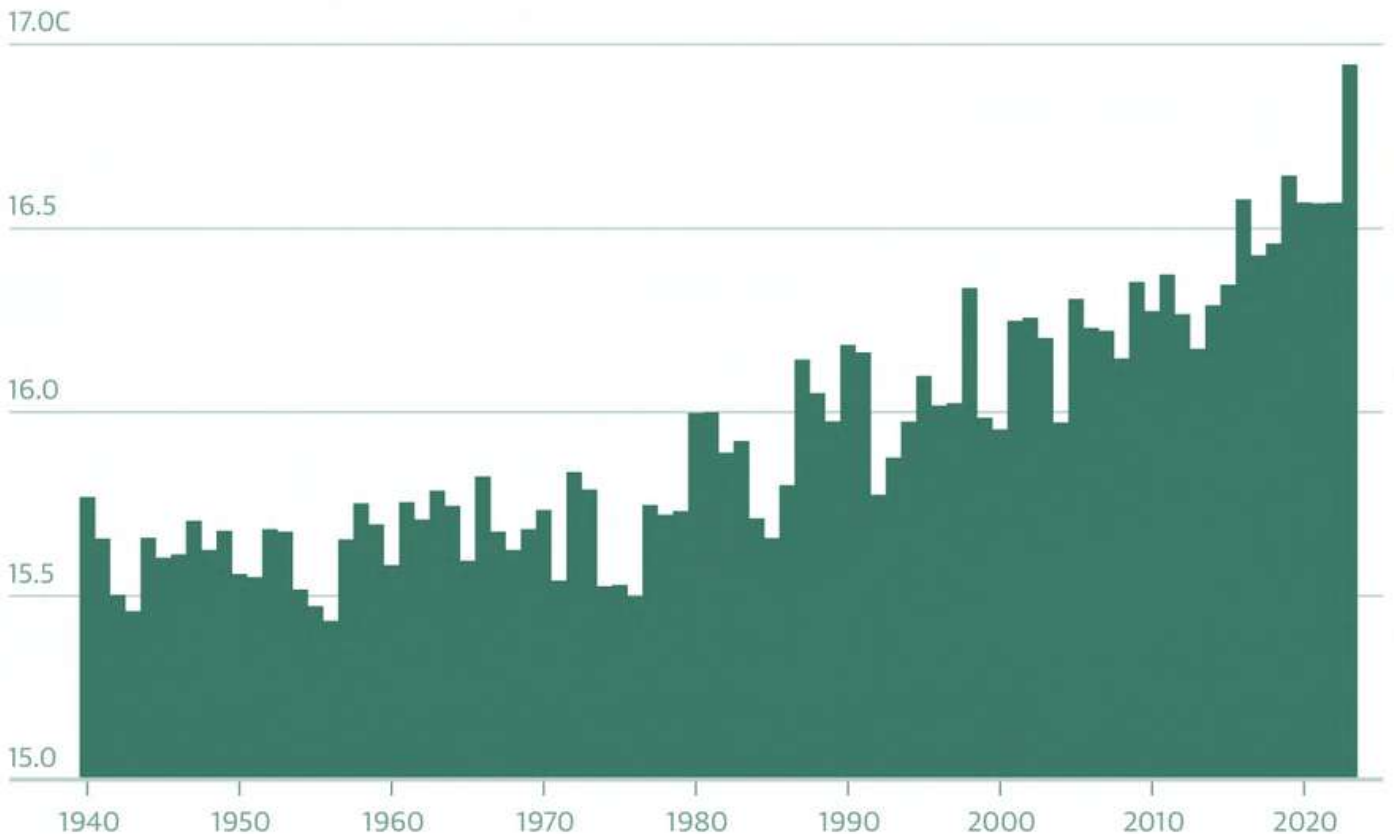

July 2023 - Hottest in recorded history

Global temperatures in July 2023 have shattered records.

- reported by World Meteorological Organization (WMO) & EU's Copernicus Earth observation programme

Average global surface temperature for the first 23 days of July, C

Guardian graphic. Source: Copernicus/ERA5

"The era of global warming has ended;
the era of global boiling has arrived.
Accelerating temperatures
demand accelerated action."

António Guterres
UN Secretary General